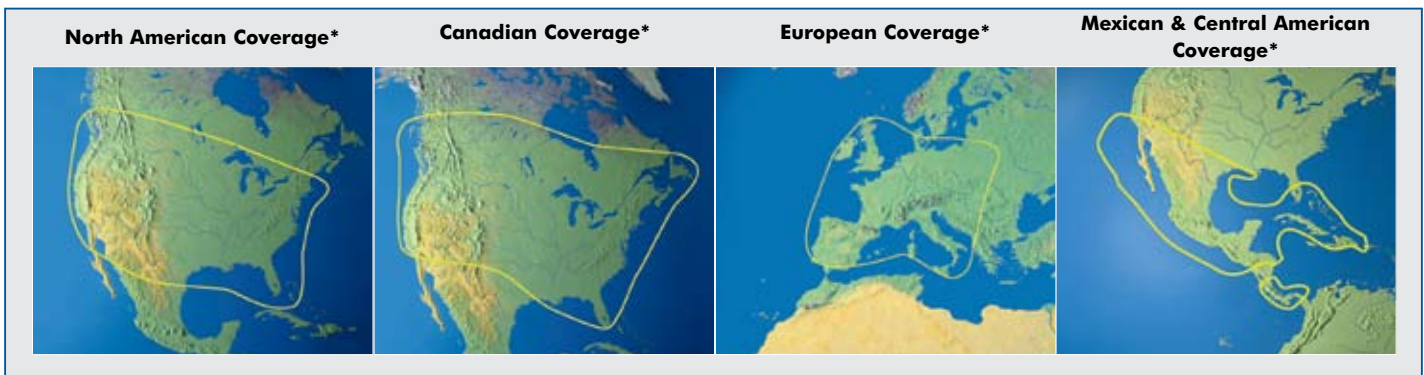

TracVision C3 Antenna Unit	
Antenna Dish Diameter	18" (46 cm) equivalent
Radome Diameter	32" (81 cm)
Radome Height	14.5" (37 cm)
Antenna Weight	33 lbs (15 kg)
User Interface	Switchplate
Tracking Technology	Coastal Tracking
HDTV Upgrade Available	Yes
North American LNB KVH Part Number	Circular Dual 01-0225-23
European LNB KVH Part Number	Linear Single 01-0225-20
28' (8.5 m) Cable KVH Part Number	Included
45' (13.7 m) Cable KVH Part Number	72-0143-45
60' (18.29 m) Cable KVH Part Number	72-0143-60
MSRP (N. American model)	$1,995

Technical Specifications	
Minimum EIRP*	50-52 dBW
Elevation Range	+15° to +75°
Azimuth Range	720°
Skew Control	Manual
LNB Options (polarization/output)	Circular Dual, Linear Single
RF Cable	50' (15 m) – RG6 Coaxial
Operating Temperature	-13°F to +130°F (-25°C to +55°C)
Storage Temperature	-40°F to +185°F (-40°C to +85°C)

Switchplate for TracVision C3	
Switchplate Dimensions	2.25" (d) x 4.75" (w) x 3.25" (h) (5.7 x 12.1 x 8.3 cm)
Switchplate Weight	1 lb. (.45 kg)
Total System Weight with Switchplate	34 lbs. (15.5 kg)

System Warranty

Comprehensive 2-year parts, 1-year onboard labor warranty supported by KVH's worldwide Certified Support Network (CSN)

Meets FCC and CE requirements.

Coverage Maps

These maps are representative. For detailed information about the programming available from different service providers, visit: www.kvh.com/footprints

*KVH Industries does not have control over the programming or operation of the satellites or services that are covered in this document. The coverage maps for these satellites are provided as reference only and may change in the future or could be impacted by weather conditions. KVH provides no guarantees of satellite coverage, satellite availability, programming available on any specific satellite service, or compatibility of the TracVision system with new satellites that may be launched in the future. Please note that all minimum EIRP values are average approximate figures that may vary according to actual transponder frequency and location.

DS_TV_C3_Comm_9.08