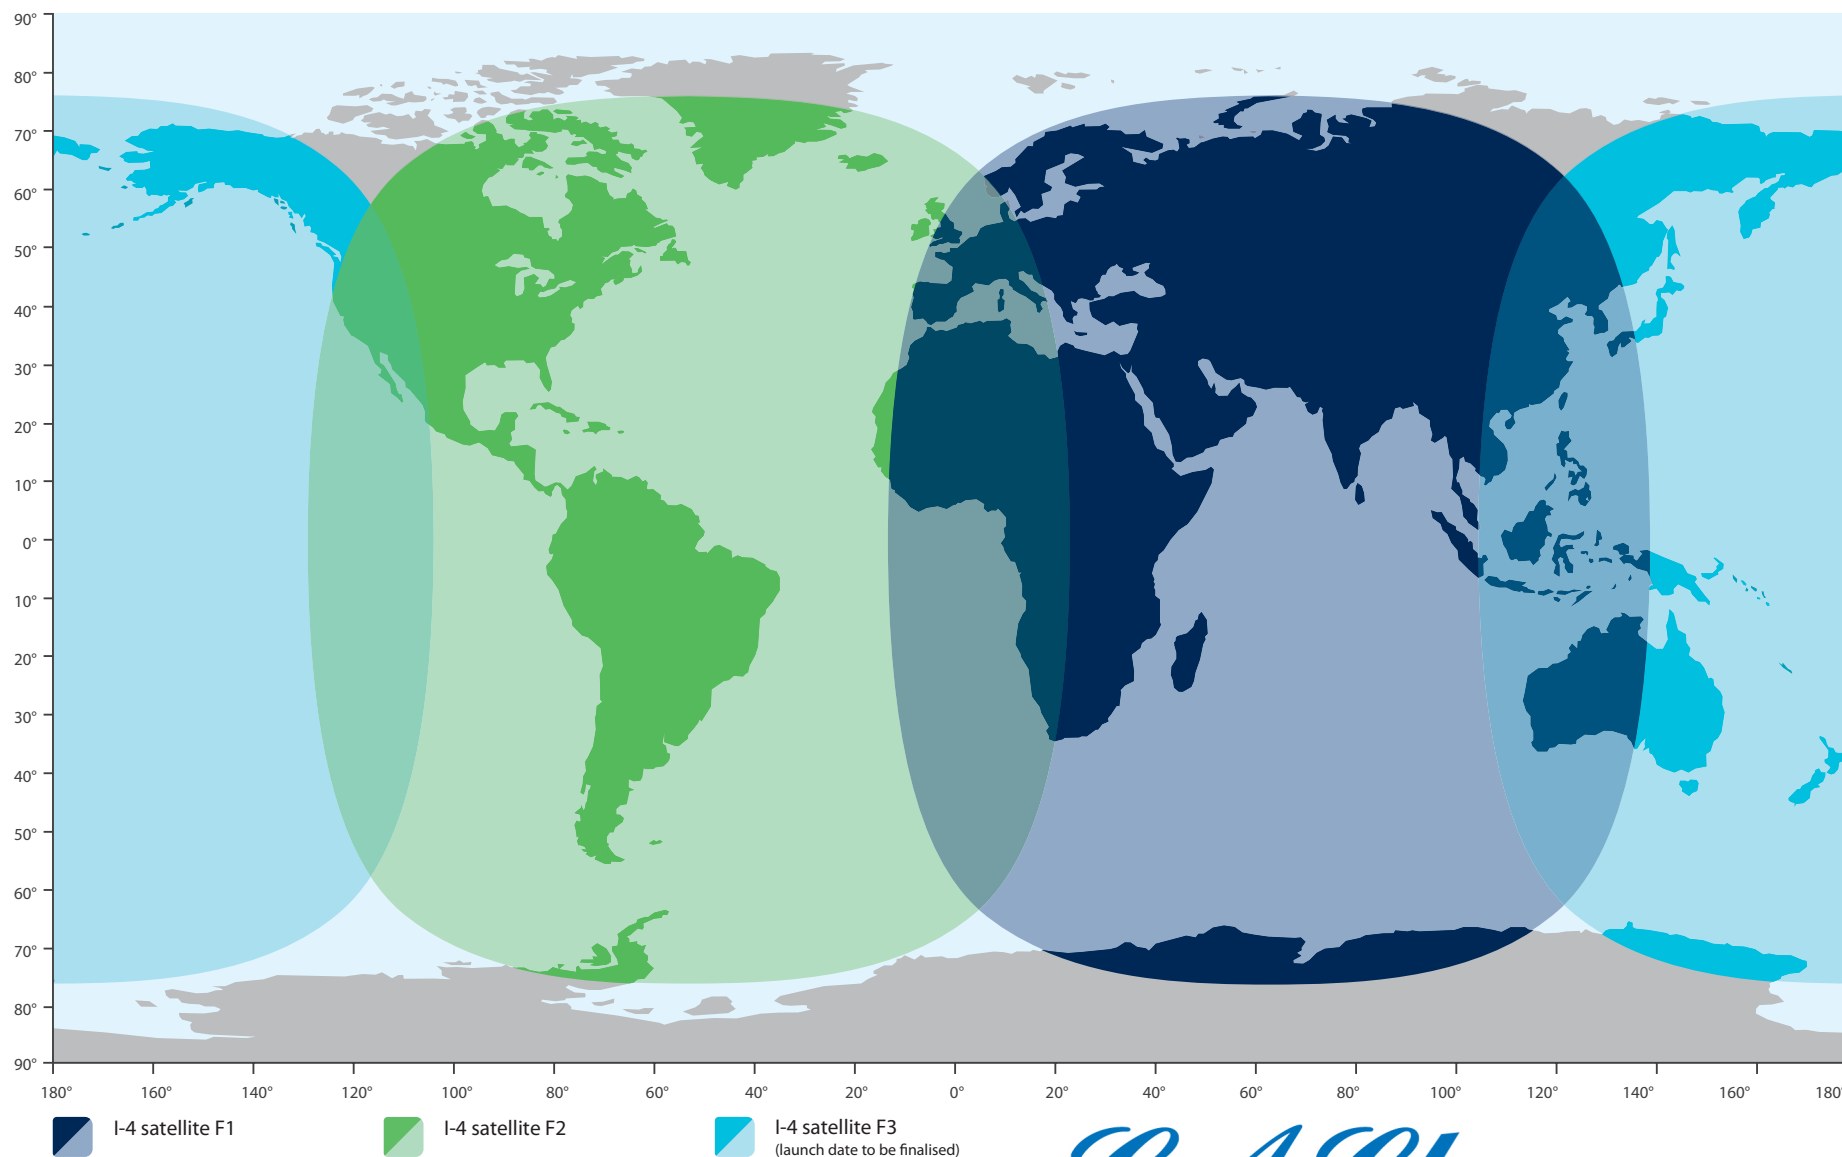

BGAN coverage

The map depicts Inmarsat's expectations of coverage, but does not represent a guarantee of service. The availability of service at the edge of coverage areas fluctuates depending on various conditions. The launch date of the F-3 satellite will be determined in due course. BGAN coverage April 2007