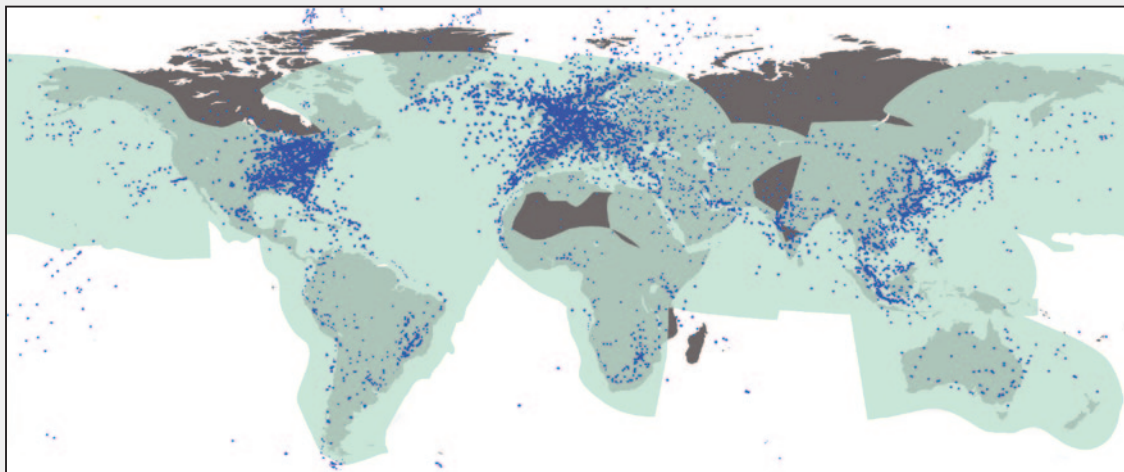

Planned Coverage Expansion

Map depicts KVH's expectations for mini-VSAT Broadband's future coverage; actual coverage and availability may vary. KVH provides no guarantees of satellite coverage or availability. For the most up-to-date coverage maps, click on "TracPhone" at www.kvh.com/footprints

Shipping Routes

Shipping Density

High

Medium

Low

Aviation Routes

Flights in Progress

Number of flights: 9,287