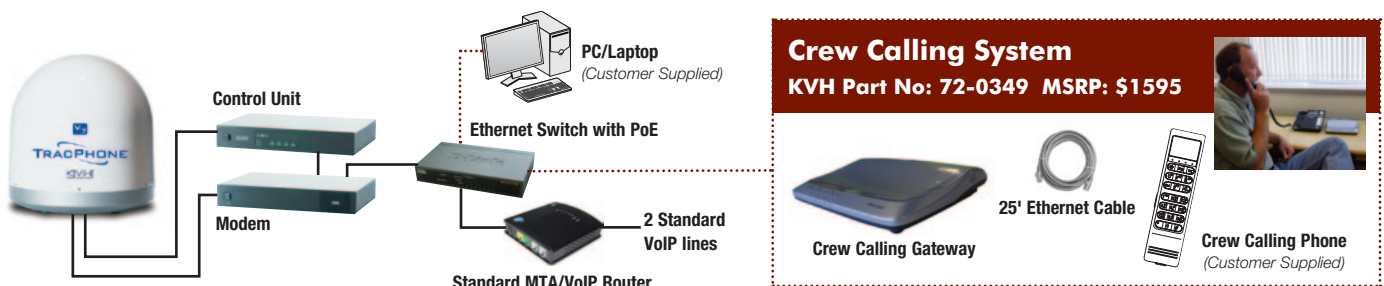

mini-VSAT Broadband System with Crew Calling Option - System Diagram

www.minivsat.com

www.kvh.com

KVH Europe A/S • Kokkedal Industripark 2B • 2980 Kokkedal • Denmark • Tel: +45 45 160 180 • Fax: +45 45 160 181 • E-mail: info@kvh.dk
KVH Industries, Inc. • 50 Enterprise Center • Middletown, RI 02842-5279 U.S.A. • Tel: +1 401 847-3327 • Fax: +1 401 845-8190 • E-mail: info@kvh.com

©2009 KVH Industries, Inc. KVH, TracPhone, and the unique light-colored dome with dark contrasting baseplate are registered trademarks of KVH Industries, Inc. mini-VSAT Broadband is a service mark of KVH Industries, Inc. Specifications subject to change without notice.