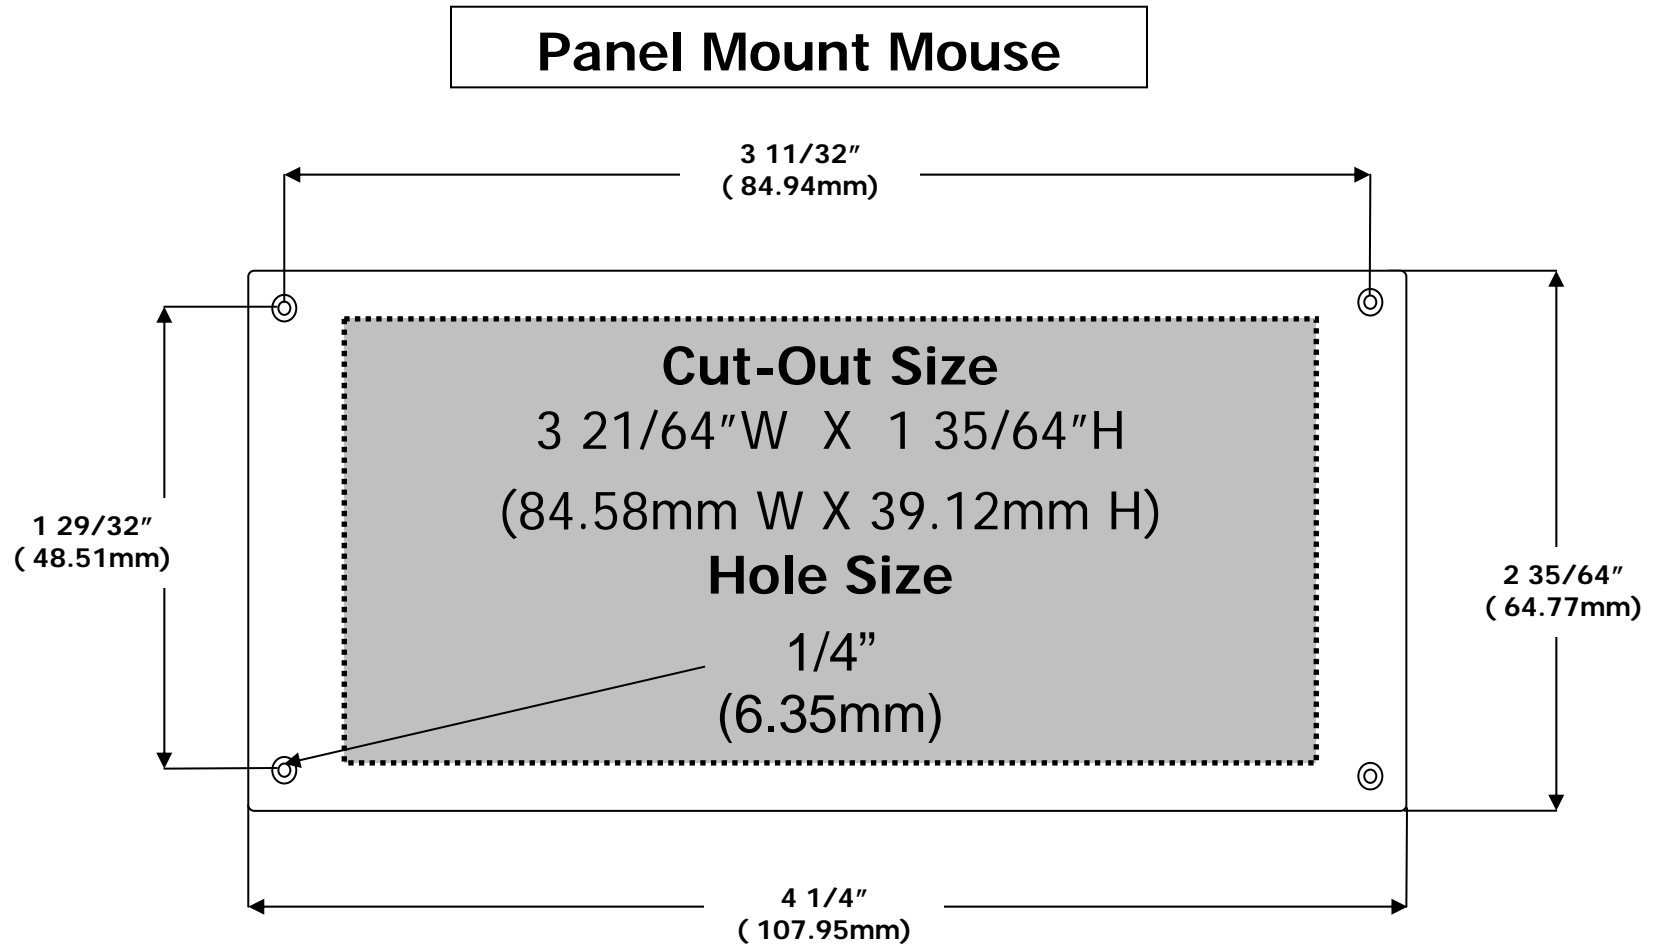

**SURFACE MOUNT Panel Mount Mouse**

Measurements shown are +/- 1/64" (.04mm)  
Drawing is NOT done to scale.